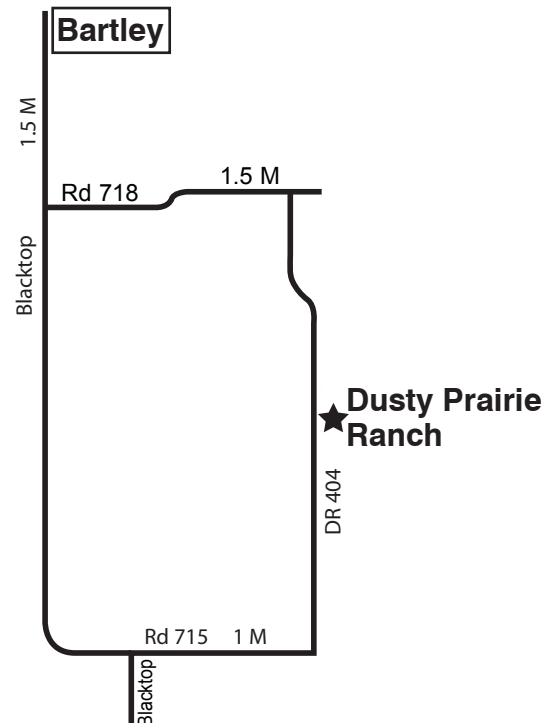

REFERENCE SIRES

DUSTY PRAIRIE RANCH

A ***Polled Turepo 1377***
Calved 4-30-86 Purebred B.F.

Turepo King Adema Grove Adema 2nd
Turepo Regal Queen
Miss Dividend G33N Troyscastle Gymnast 68
Miss Dividend 33G